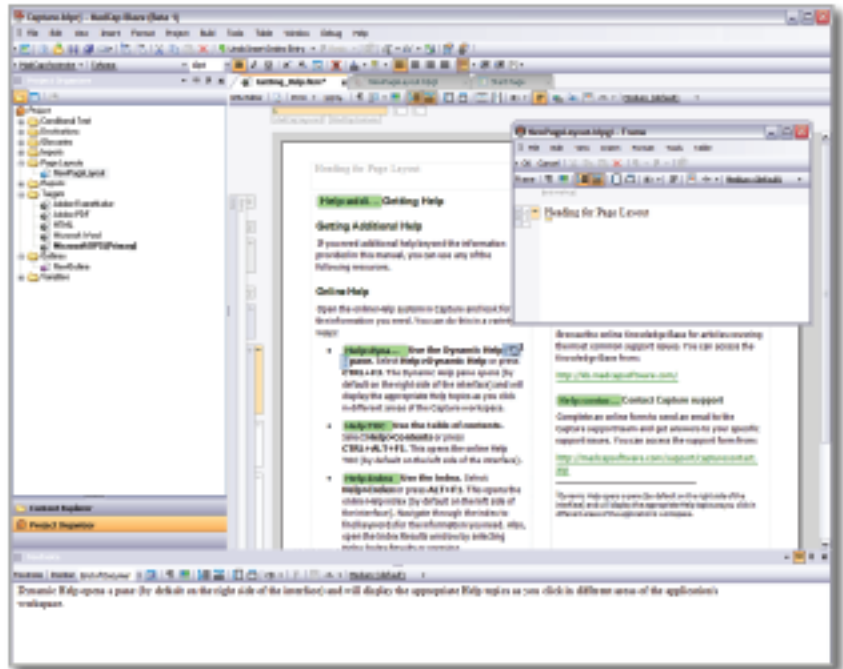

madcap
BLAZE™

Who Needs MadCap Blaze?

MadCap Blaze is designed for any writer who needs a cutting-edge application for producing very long documents that is flexible, easy to learn, and makes the most of the latest technological advances. MadCap Blaze is ideal for Adobe® FrameMaker® users who yearn for a better solution. It is also great for Microsoft® Word™ users who need more power for long documents but want an easier program than FrameMaker®.

With MadCap Blaze, writers can easily compose content in our unique patent pending visual editor, with all of the reuse and flexibility of the XML format. Since no knowledge of XML is required, Blaze lets writers focus on creating content and keep pace with the industry evolution to XML without learning any programming.

What is MadCap Blaze?

MadCap Blaze, quite simply, is the answer to Adobe® FrameMaker®. Blaze is the ideal solution for easily producing very long documents for print—such as books, manuals, and illustrated guides—using cutting-edge, future-proof solutions. Blaze can handle the same tasks as FrameMaker, but lets users work in a much easier interface, enjoy more flexibility, and leverage the latest breakthroughs in information technology.